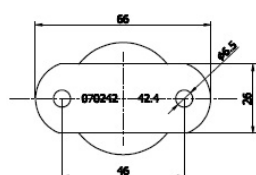

PRODUCT SHEET

Description:

Round Fixed Rail Support, SS304-Brushed, $\varnothing 42,4 \times 2,0 \times 79 \text{mm}$

Item number:

22.10.400-0

Units	Box	Carton	HS Code	Barcode
Pcs.	5	30	8302419000	 5704866108492

SISO A/S

Mileparken 11
DK-2740 Skovlunde
Denmark
VAT: DK 24786013

Phone +45 45 830 900

www.siso.dk
siso@siso.dk

Danske Bank
Nytorv Branch
Copenhagen
SWIFT: DABADKKK

Account no.
4180 3112 112936
IBAN Account
DK7230003112112936