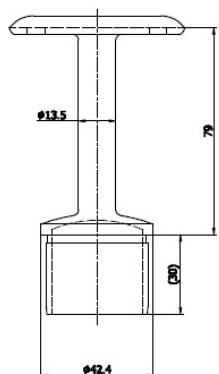

## Description:

Round Fixed Rail Support, SS304-Brushed,  $\varnothing 42,4 \times 2,0 \times 79 \text{mm}$

## Item number:

22.10.400-0

Units	Box	Carton	HS Code	Barcode
Pcs.	5	30	8302419000	 5704866108492